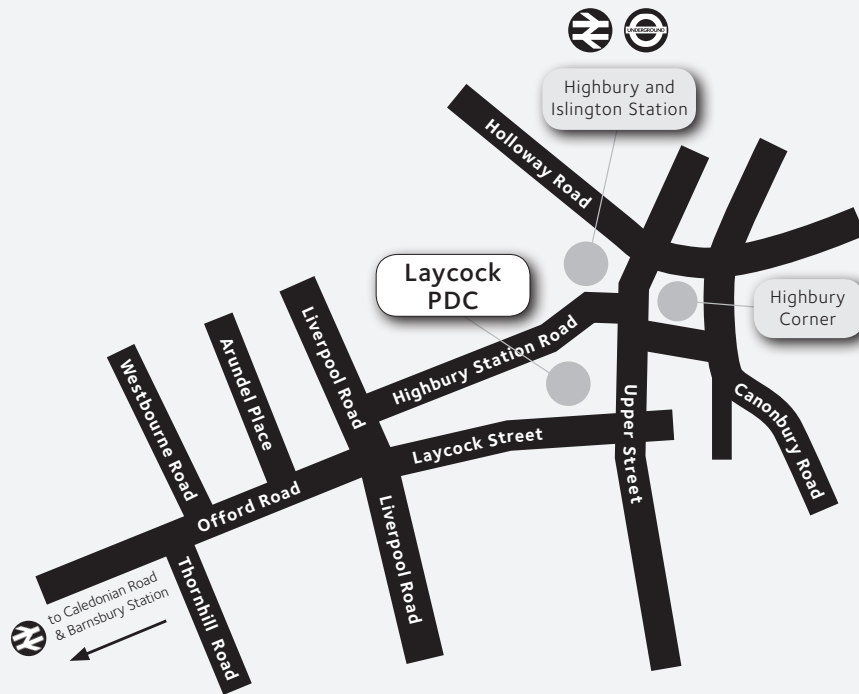

# LAYCOCK PROFESSIONAL DEVELOPMENT CENTRE

Laycock Street • London N1 1TH

Access to the Centre is via Highbury Station Road or Laycock Street

## Tube

Victoria Line to Highbury & Islington Station (2 min walk)

## Rail

Silverlink to Highbury & Islington Station or Caledonian Road & Barnsbury Station (12 min walk)  
WAGN to Highbury & Islington Station

## Bus

Routes 4, 19, 30, 43, 271, 277 & 393 to Highbury Corner